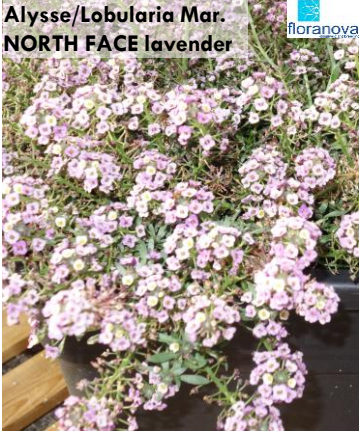

Bégonia Ben. BIG DeluXXe pink green leaf

Alysse/Lobularia Mar. NORTH FACE lavender